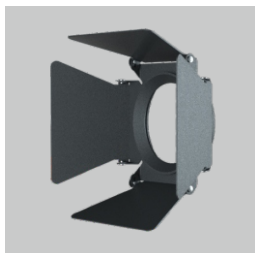

HSH-XF75-03

Packing

N.W: 0.995kg   G.W: 1.15kg /box   G.W: 12.7kg / CARTON (10PCS)
SIZE: 125x115x210mm   SIZE: 600x265x235mm

Technical Date

Model	HSH-XF75-3
Light Source	Common/CCT adjust
Power	20W/25W
Beam Angle	12-60°
CRI	90/92/95/97
PF	>0.9
Color Temperature	2700K/3000K/4000K/5000K/5700K
Luminous Efficacy	100-120LM/W
Input Voltage	AC200-240V 50/60Hz
Output Voltage	DC36V
Binning initial	< 3 MacAdam

Working Temperature	-20°C-+45°C
Material	Aluminum
Housing Colour	White/black/white Oak/red Oak/walnut
Wiring	2 wires/3 wires/4 wires
Dimmable	Standard/0-10V/Trica Dim/Dali/Tuya/Casambi
Working Life	50000H
LED chip	CITIZEN/GREE/OSRAM/EVERCORE
Driver	TRIDONIC/OSRAM/PHILIPS/LIFUD/KGP
Installation	Adapter on track
Warranty	5 Years

Accessories

Barndoor